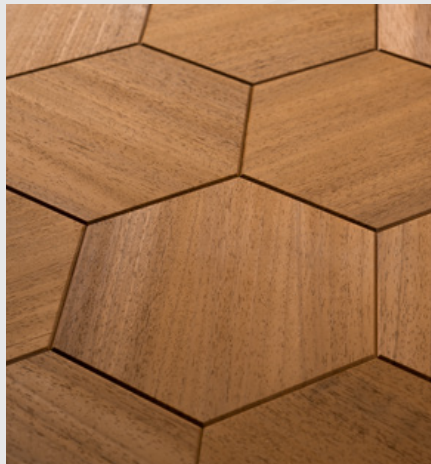

Handmade in Estonia

Eco friendly

Hexa XL

Shaped like honeycombs, a pattern common in nature. The six-sided shape gives walls a strong, timeless look, like something that never goes out of style

Hexa XL

Hexa XL

Hexa XL Black
Abachi wood

Hexa XL Thermo Black
Abachi wood

Hexa XL Thermo
Abachi wood

Thermo Rhombus
Abachi wood

Product information

Panel thickness: **0.61"** (15.5mm)
Panel coverage: **2.12sq ft** (0.197m²)
Package: **12.70sq ft** (1.18m²)
Panels in a Box: 6 pcs