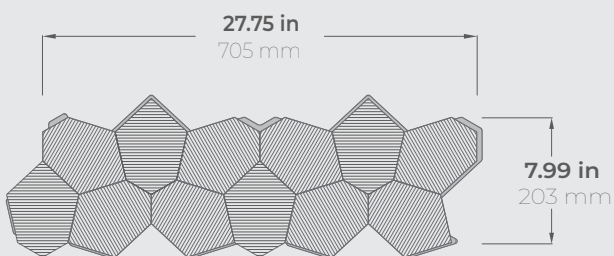

Hexa S

Hexa S

Hexa S Black
Abachi wood

Hexa S Thermo Black
Abachi wood

Hexa S Thermo
Abachi wood

Hexa S Light
Abachi wood

Product information Hexa S

Panel thickness: **0.61"** (15.5mm)
Panel coverage: **2.24sq ft** (0.208m²)
Package: **13.77sq ft** (2.08m²)
Panels in a Box: 6 pcs

Royal

Hexagons that sides are in different sizes, which makes your walls look unique and fun. Every time you walk into the room, the different shapes catch your eye and make it exciting.

Royal

Royal

Royal Black
Abachi wood

Royal Thermo Black
Abachi wood

Royal Thermo
Abachi wood

Product information Royal

Panel thickness: **0.61"** (15.5mm)
Panel coverage: **1.55 sq ft** (0.144m²)
Package **9.26sq ft** (0.86 m²)
Panels in a Box: 6 pcs