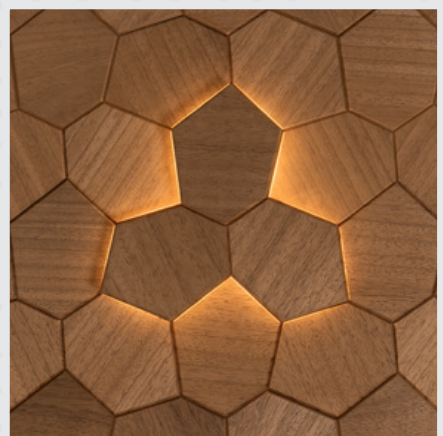

Experience the versatility
of Royal LED lamps:

Shine them individually
or craft unique
lighting combinations.