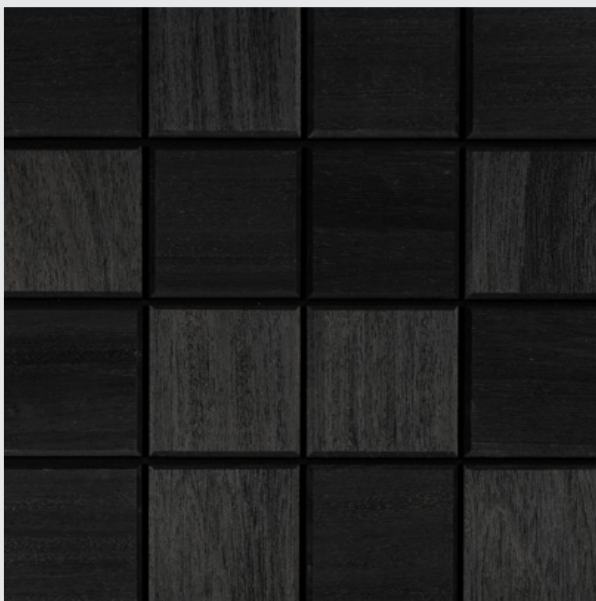

Square

Square Black
Abachi wood