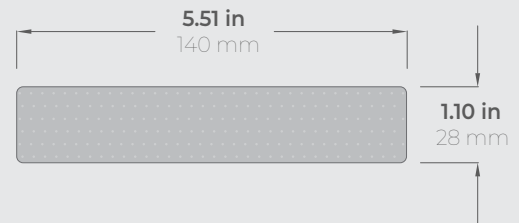

Square

Square

Square Black
Abachi wood

Square Thermo
Abachi wood

Square

Square Light
Abachi wood

Product information Square

Panel thickness: **0.61"** (15.5 mm)
Panel coverage: **1.79 sq ft** (0.166 m²)
Package **10.76 sq ft** (1.00 m²)
Panels in a Box: 6 pcs

Thermo Abachi Verkleidung

Thermo
Abachi wood

Thermo Black Brushed
Abachi wood

Product information

Profile: UTS5

Thickness: **0.59"** (15 mm)

Width: **5.51"** (140 mm)

Length: **5.90 ft** (1.8m), **6.89 ft** (2.1m),
7.87 ft (2.4m)

Thermo Abachi Saunabank

Thermo Sauna Bench SHP
Abachi wood

Product information

Profile: SHP
Thickness: **1.10"** (28 mm)
Width: **5.51"** (140 mm)
Length: **6.89 ft** (2.1m), **13.78 ft** (4.2m)

DECNORD
LUXPANELS