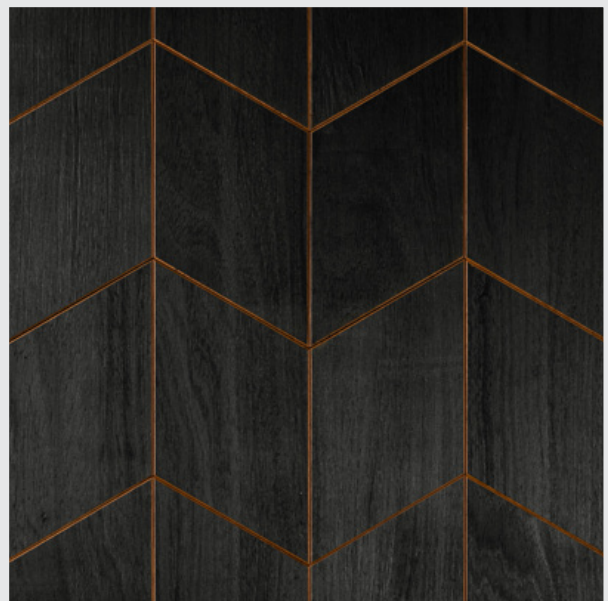

Athena Thermo Black
Abachi wood