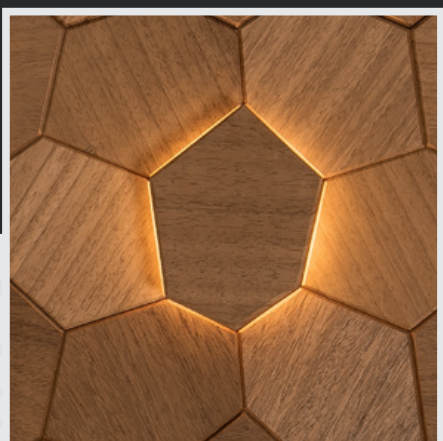

LED Royal Thermo