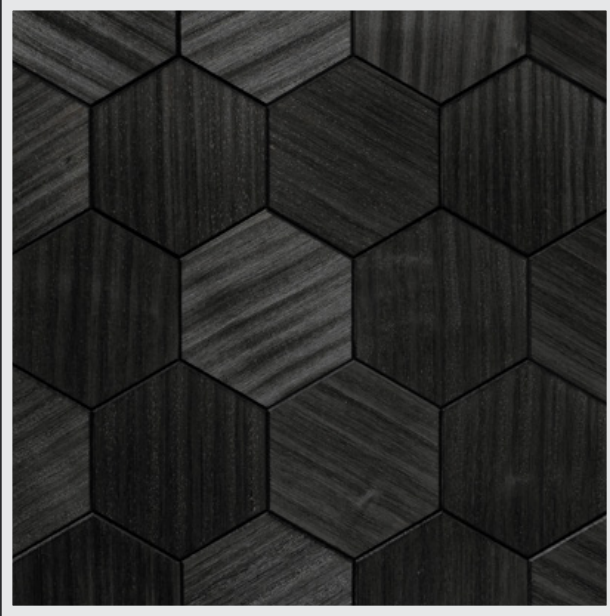

Handmade in Estonia

Eco friendly

Hexa XL

Shaped like honeycombs, a pattern common in nature. The six-sided shape gives walls a strong, timeless look, like something that never goes out of style

Hexa XL

Hexa XL

Hexa XL Black
Abachi wood

Hexa XL Thermo Black
Abachi wood

Hexa XL Thermo
Abachi wood

Thermo Rhombus
Abachi wood

Product information

Panel thickness: **0.61"** (15.5mm)
Panel coverage: **2.12sq ft** (0.197m²)
Package: **12.70sq ft** (1.18m²)
Panels in a Box: 6 pcs