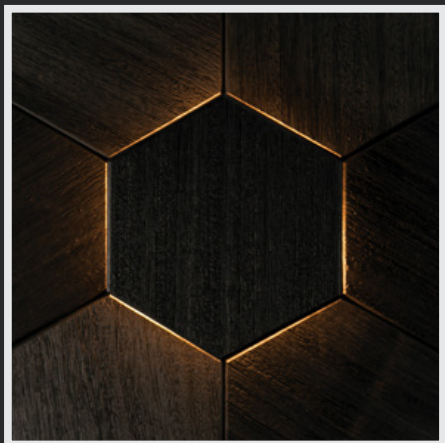

Hexa XL LED

Create mesmerizing wall art
with Hexa XL LED lights!

LED Hexa XL Black

LED Hexa XL Thermo Black

LED Hexa XL Thermo

Hexa S

Hexa S panels remind you honeycombs. Panels fit together in a cool way, making your walls look like they pop out with a 3D effect