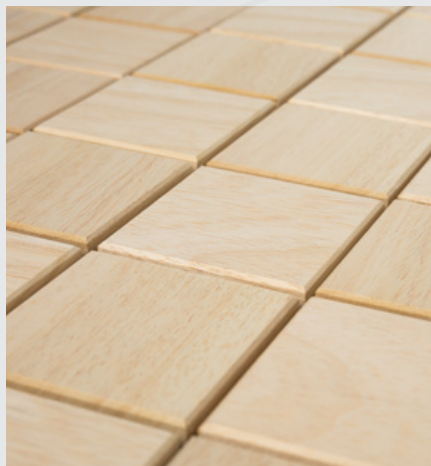

Square

Panels that are simple but strong. The four-sided shape never goes out of style and lasts a long time, making your room look neat and classic.

Square