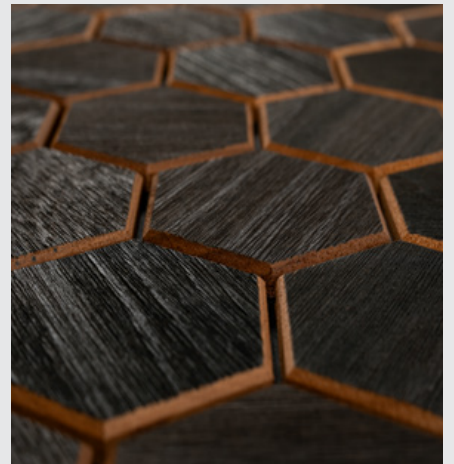

Hexa S

Hexa S panels remind you honeycombs. Panels fit together in a cool way, making your walls look like they pop out with a 3D effect

Hexa S