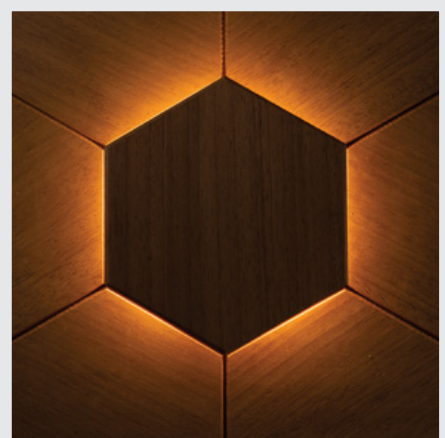

Hexa XL LED

Create mesmerizing wall art
with Hexa XL LED lights!

LED Hexa XL Black

LED Hexa XL Thermo Black

LED Hexa XL Thermo

Hexa S

Hexa S panels remind you honeycombs. Panels fit together in a cool way, making your walls look like they pop out with a 3D effect