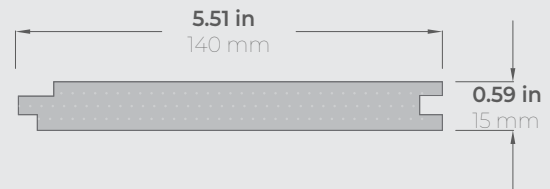

Thermo Abachi Verkleidung

Thermo
Abachi wood

Thermo Black Brushed
Abachi wood

Product information

Profile: UTS5

Thickness: **0.59"** (15 mm)

Width: **5.51"** (140 mm)

Length: **5.90 ft** (1.8m), **6.89 ft** (2.1m),
7.87 ft (2.4m)

Thermo Abachi Saunabank

Thermo Sauna Bench SHP
Abachi wood

Product information

Profile: SHP
Thickness: **1.10"** (28 mm)
Width: **5.51"** (140 mm)
Length: **6.89 ft** (2.1m), **13.78 ft** (4.2m)

DECNORD
LUXPANELS