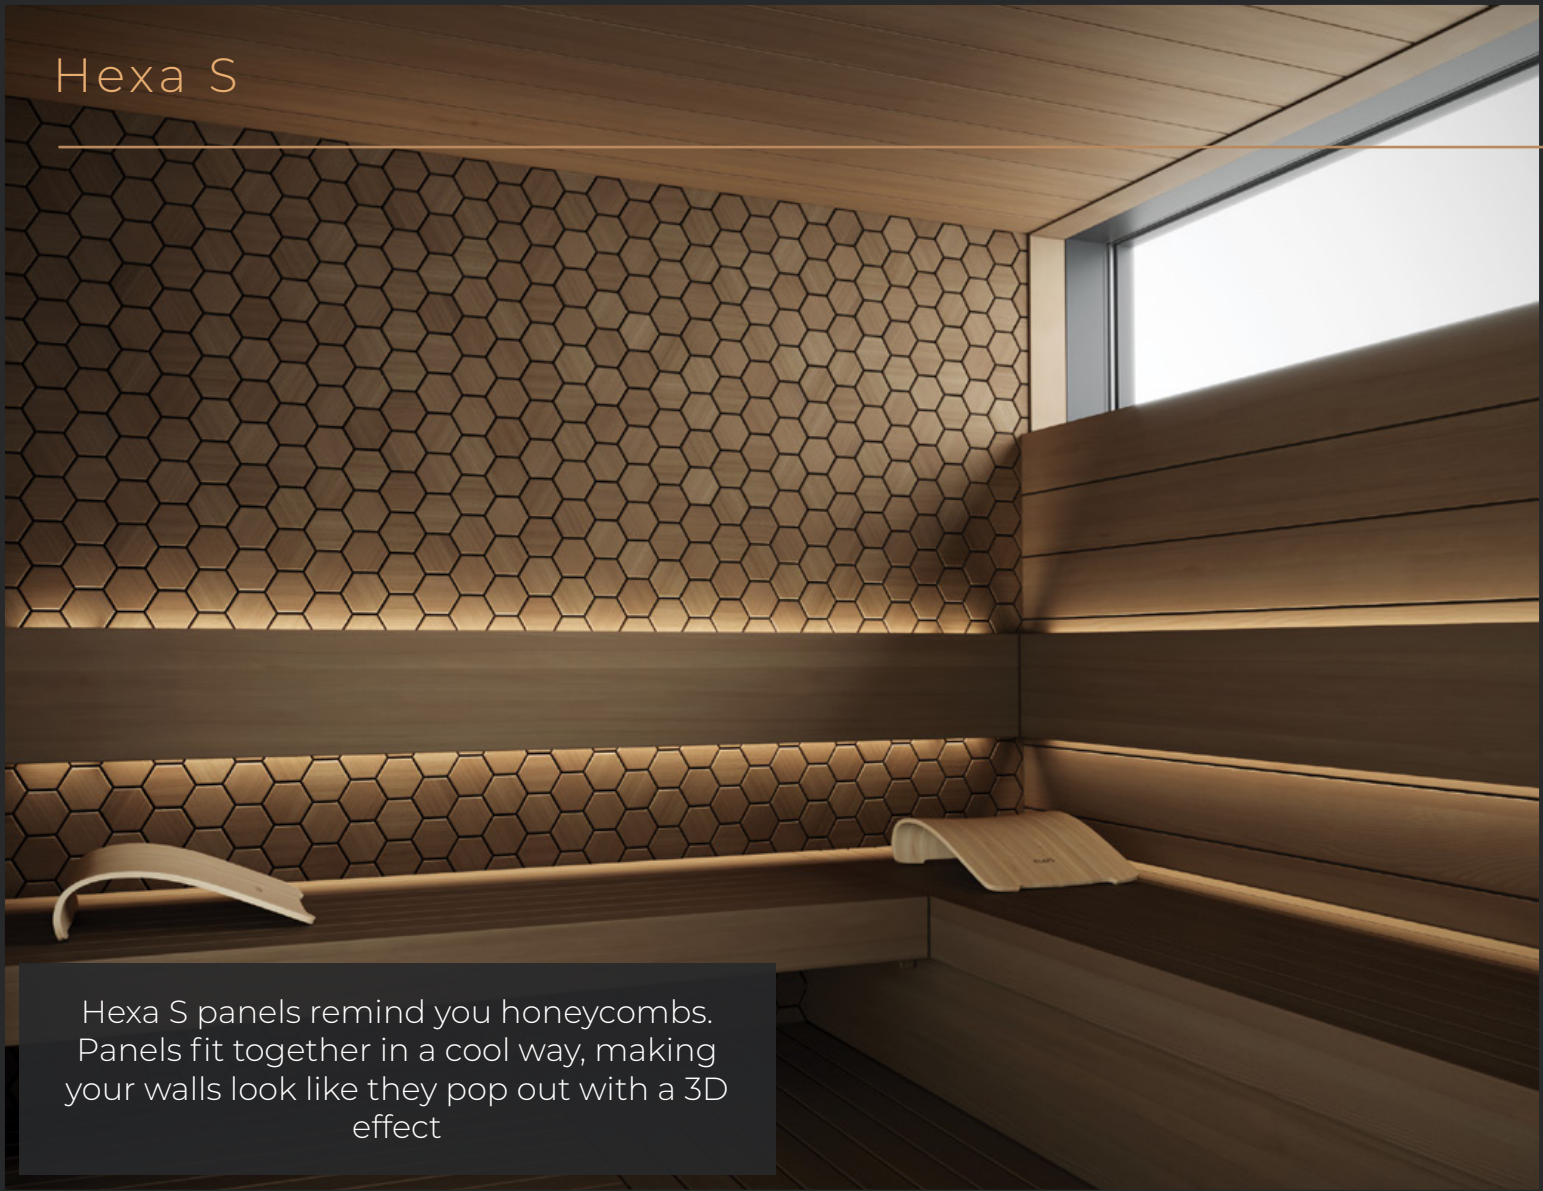

Hexa XL LED

Create mesmerizing wall art
with Hexa XL LED lights!

LED Hexa XL Black

LED Hexa XL Thermo Black

LED Hexa XL Thermo

Hexa S

Hexa S panels remind you honeycombs. Panels fit together in a cool way, making your walls look like they pop out with a 3D effect