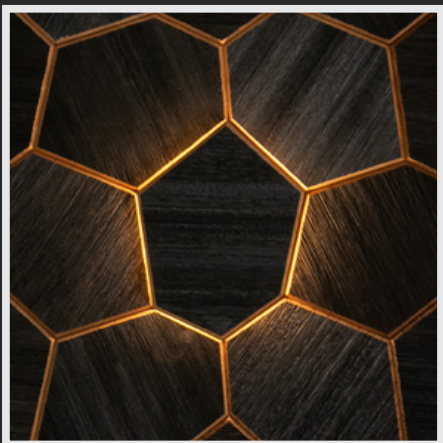

Create mesmerizing wall art
with Royal LED lights !

LED Royal Thermo Black