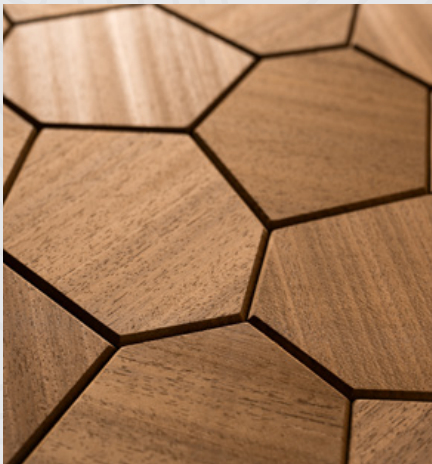

Hexa S

Hexa S

Hexa S Black
Abachi wood

Hexa S Thermo Black
Abachi wood

Hexa S Thermo
Abachi wood

Hexa S Light
Abachi wood

Product information Hexa S

Panel thickness: **0.61"** (15.5mm)
Panel coverage: **2.24sq ft** (0.208m²)
Package: **13.77sq ft** (2.08m²)
Panels in a Box: 6 pcs

Royal

Hexagons that sides are in different sizes, which makes your walls look unique and fun. Every time you walk into the room, the different shapes catch your eye and make it exciting.

Royal

Royal

Royal Black
Abachi wood