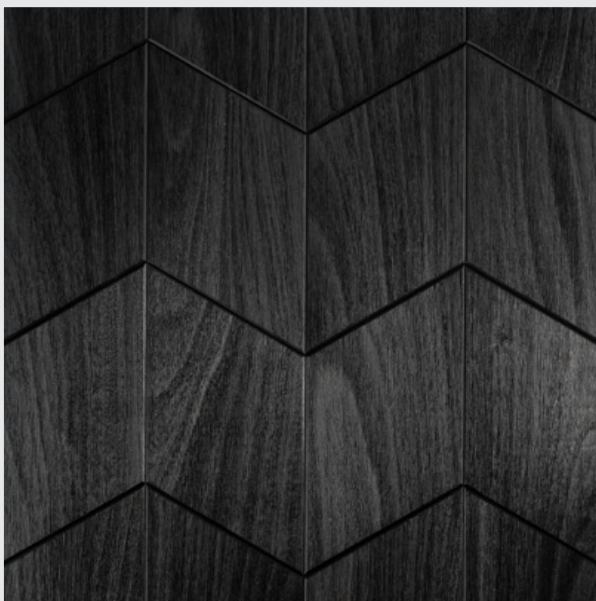

Athena

Athena Black
Abachi wood