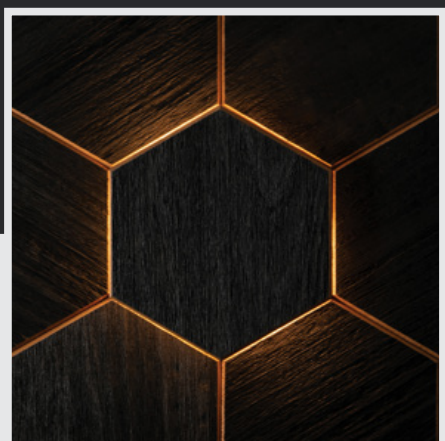

Hexa XL Black
Abachi wood

Hexa XL Thermo Black
Abachi wood

Hexa XL Thermo
Abachi wood

Thermo Rhombus
Abachi wood

Product information

Panel thickness: **0.61"** (15.5mm)
Panel coverage: **2.12sq ft** (0.197m²)
Package: **12.70sq ft** (1.18m²)
Panels in a Box: 6 pcs

Hexa XL LED

Create mesmerizing wall art
with Hexa XL LED lights!

LED Hexa XL Black

LED Hexa XL Thermo Black

LED Hexa XL Thermo

Hexa S

Hexa S panels remind you honeycombs. Panels fit together in a cool way, making your walls look like they pop out with a 3D effect