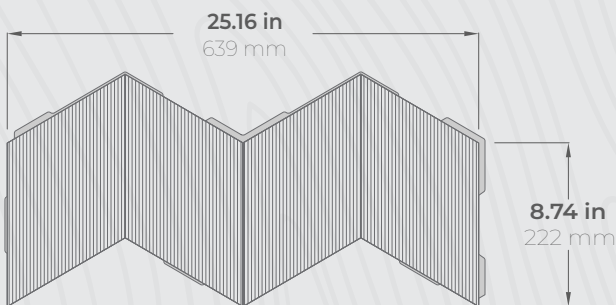

Bermuda Thermo
Abachi wood

Product information Bermuda

Panel thickness: **0.61"** (15.5 mm)
Panel coverage: **1.53 sq ft** (0.142 m²)
Package **9.15sq ft** (2.08 m²)
Panels in a Box: 6 pcs

Athena

Perfect for covering big walls, making them look elegant and stylish. Athena panels are designed to fill large spaces, giving your room a smooth and clean look

Athena

Athena

Athena Black
Abachi wood

Athena Thermo Black
Abachi wood

Athena Thermo
Abachi wood

Athena Thermo Split
Abachi wood

Product information Athena

Panel thickness: **0.61"** (15.5 mm)
 Panel coverage: **1.53 sq ft** (0.142 m²)
 Package **9.15sq ft** (0.85 m²)
 Panels in a Box: 6 pcs

Product information Athena Thermo Split

Panel thickness: **0.61"** (15.5mm)
 Panel coverage: **1.59 sq ft** (0.148 m²)
 Package **9.58 sq ft** (0.89 m²)
 Panels in a Box: 6 pcs

Square

Panels that are simple but strong. The four-sided shape never goes out of style and lasts a long time, making your room look neat and classic.