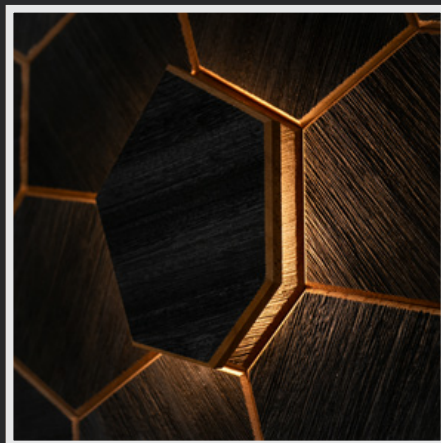

LED Royal Thermo