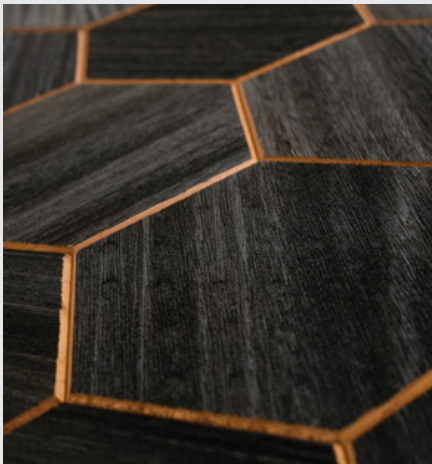

Handmade in Estonia

Eco friendly

Hexa XL

Shaped like honeycombs, a pattern common in nature. The six-sided shape gives walls a strong, timeless look, like something that never goes out of style

Hexa XL

Hexa XL

Hexa XL Black
Abachi wood

Hexa XL Thermo Black
Abachi wood

Hexa XL Thermo
Abachi wood

Thermo Rhombus
Abachi wood

Product information

Panel thickness: **0.61"** (15.5mm)
Panel coverage: **2.12sq ft** (0.197m²)
Package: **12.70sq ft** (1.18m²)
Panels in a Box: 6 pcs