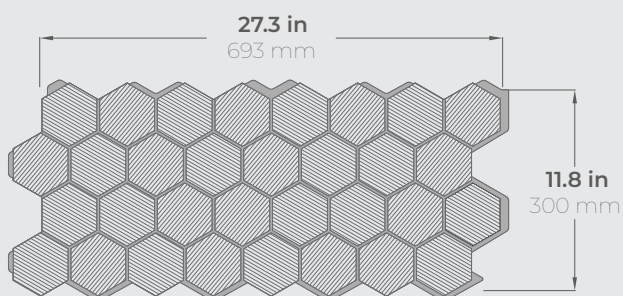

Hexa XL Black
Abachi wood

Hexa XL Thermo Black
Abachi wood

Hexa XL Thermo
Abachi wood

Thermo Rhombus
Abachi wood

Product information

Panel thickness: **0.61"** (15.5mm)
Panel coverage: **2.12sq ft** (0.197m²)
Package: **12.70sq ft** (1.18m²)
Panels in a Box: 6 pcs

Hexa S

Hexa S

Hexa S Black
Abachi wood

Hexa S Thermo Black
Abachi wood

Hexa S Thermo
Abachi wood

Hexa S Light
Abachi wood

Product information Hexa S

Panel thickness: **0.61"** (15.5mm)
Panel coverage: **2.24sq ft** (0.208m²)
Package: **13.77sq ft** (2.08m²)
Panels in a Box: 6 pcs