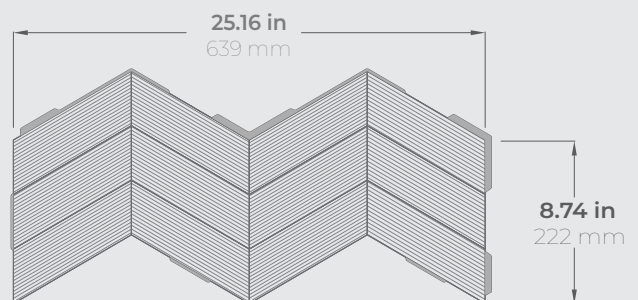

Bermuda Thermo
Abachi wood

Product information Bermuda

Panel thickness: **0.61"** (15.5 mm)
Panel coverage: **1.53 sq ft** (0.142 m²)
Package **9.15sq ft** (2.08 m²)
Panels in a Box: 6 pcs

Athena

Perfect for covering big walls, making them look elegant and stylish. Athena panels are designed to fill large spaces, giving your room a smooth and clean look

Athena

Athena

Athena Black
Abachi wood

Athena Thermo Black
Abachi wood

Athena Thermo
Abachi wood

Athena Thermo Split
Abachi wood

Product information Athena

Panel thickness: **0.61"** (15.5 mm)
 Panel coverage: **1.53 sq ft** (0.142 m²)
 Package **9.15sq ft** (0.85 m²)
 Panels in a Box: 6 pcs

Product information Athena Thermo Split

Panel thickness: **0.61"** (15.5mm)
 Panel coverage: **1.59 sq ft** (0.148 m²)
 Package **9.58 sq ft** (0.89 m²)
 Panels in a Box: 6 pcs

Square

Panels that are simple but strong. The four-sided shape never goes out of style and lasts a long time, making your room look neat and classic.