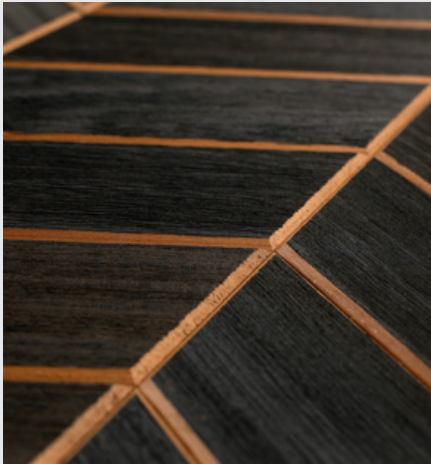

Royal Thermo Black
Abachi wood

Royal Thermo
Abachi wood

Product information Royal

Panel thickness: **0.61"** (15.5mm)
Panel coverage: **1.55 sq ft** (0.144m²)
Package **9.26sq ft** (0.86 m²)
Panels in a Box: 6 pcs

Create mesmerizing wall art
with Royal LED lights !

LED Royal Thermo Black

LED Royal Thermo

Experience the versatility
of Royal LED lamps:

Shine them individually
or craft unique
lighting combinations.

Bermuda

Shaped in a fishbone pattern, a design that has been used for a long time. It gives your room a classic, timeless feel that never gets old

Bermuda

Bermuda

Bermuda Black
Abachi wood

Bermuda Thermo Black
Abachi wood