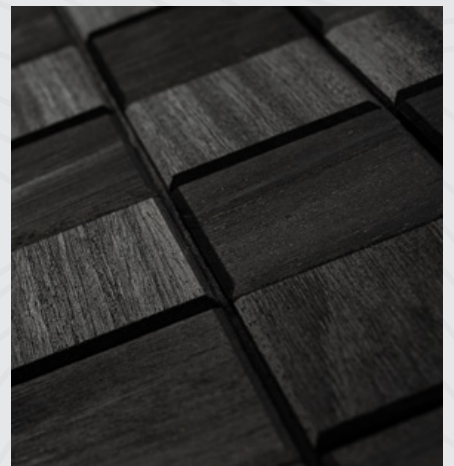

Square

Panels that are simple but strong. The four-sided shape never goes out of style and lasts a long time, making your room look neat and classic.

Square