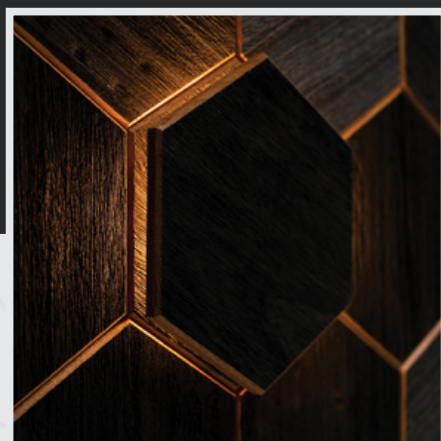

Hexa XL LED

Create mesmerizing wall art
with Hexa XL LED lights!

LED Hexa XL Black

LED Hexa XL Thermo Black

LED Hexa XL Thermo

Hexa S

Hexa S panels remind you honeycombs. Panels fit together in a cool way, making your walls look like they pop out with a 3D effect