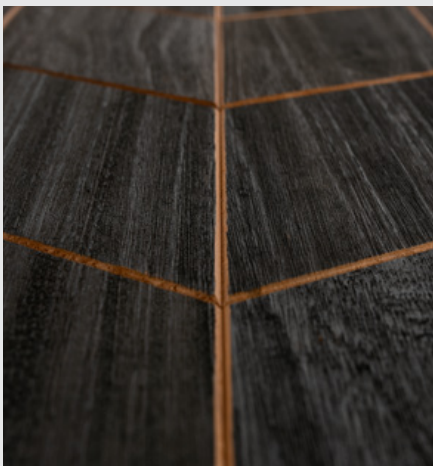

Athena

Perfect for covering big walls, making them look elegant and stylish. Athena panels are designed to fill large spaces, giving your room a smooth and clean look

Athena