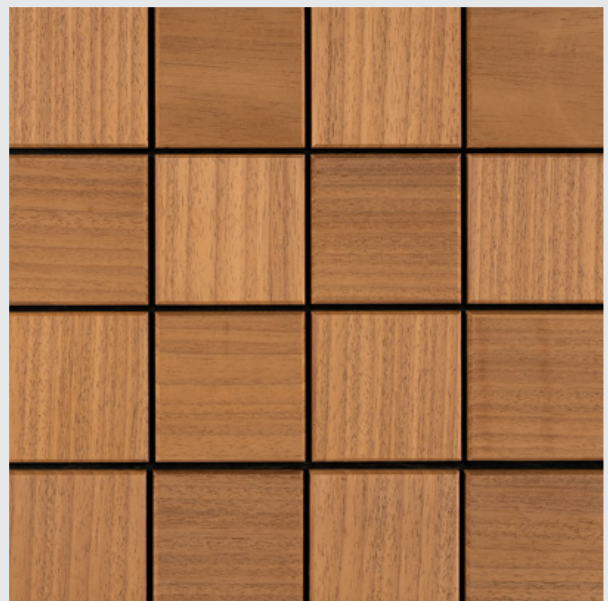

Square Thermo
Abachi wood