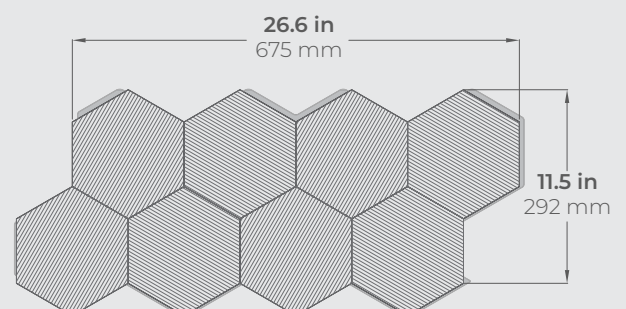

Hexa XL Black
Abachi wood

Hexa XL Thermo Black
Abachi wood

Hexa XL Thermo
Abachi wood

Thermo Rhombus
Abachi wood

Product information

Panel thickness: **0.61"** (15.5mm)
Panel coverage: **2.12sq ft** (0.197m²)
Package: **12.70sq ft** (1.18m²)
Panels in a Box: 6 pcs

Hexa S

Hexa S

Hexa S Black
Abachi wood

Hexa S Thermo Black
Abachi wood

Hexa S Thermo
Abachi wood

Hexa S Light
Abachi wood

Product information Hexa S

Panel thickness: **0.61"** (15.5mm)
Panel coverage: **2.24sq ft** (0.208m²)
Package: **13.77sq ft** (2.08m²)
Panels in a Box: 6 pcs