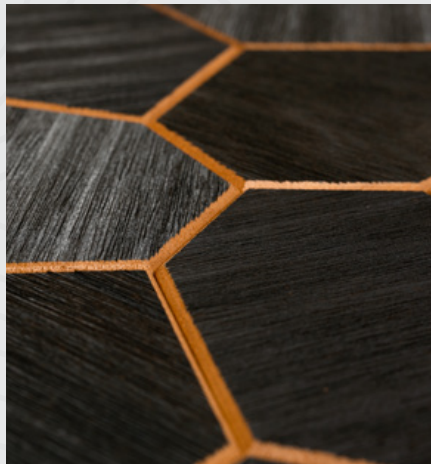

Hexa S

Hexa S

Hexa S Black
Abachi wood

Hexa S Thermo Black
Abachi wood

Hexa S Thermo
Abachi wood

Hexa S Light
Abachi wood

Product information Hexa S

Panel thickness: **0.61"** (15.5mm)
Panel coverage: **2.24sq ft** (0.208m²)
Package: **13.77sq ft** (2.08m²)
Panels in a Box: 6 pcs

Royal

Hexagons that sides are in different sizes, which makes your walls look unique and fun. Every time you walk into the room, the different shapes catch your eye and make it exciting.

Royal

Royal

Royal Black
Abachi wood

Royal Thermo Black
Abachi wood

Royal Thermo
Abachi wood

Product information Royal

Panel thickness: **0.61"** (15.5mm)
Panel coverage: **1.55 sq ft** (0.144m²)
Package **9.26sq ft** (0.86 m²)
Panels in a Box: 6 pcs