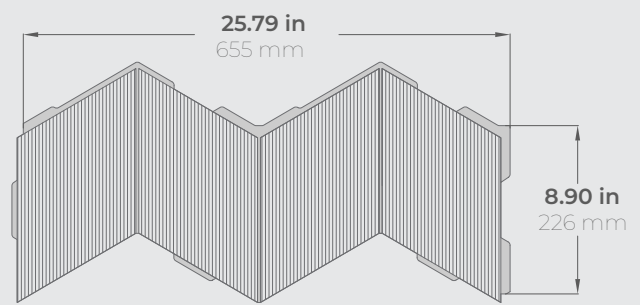

Bermuda Thermo
Abachi wood

Product information Bermuda

Panel thickness: **0.61"** (15.5 mm)
Panel coverage: **1.53 sq ft** (0.142 m²)
Package **9.15sq ft** (2.08 m²)
Panels in a Box: 6 pcs

Athena

Perfect for covering big walls, making them look elegant and stylish. Athena panels are designed to fill large spaces, giving your room a smooth and clean look

Athena

Athena

Athena Black
Abachi wood

Athena Thermo Black
Abachi wood

Athena Thermo
Abachi wood

Athena Thermo Split
Abachi wood

Product information Athena

Panel thickness: **0.61"** (15.5 mm)
 Panel coverage: **1.53 sq ft** (0.142 m²)
 Package **9.15sq ft** (0.85 m²)
 Panels in a Box: 6 pcs

Product information Athena Thermo Split

Panel thickness: **0.61"** (15.5mm)
 Panel coverage: **1.59 sq ft** (0.148 m²)
 Package **9.58 sq ft** (0.89 m²)
 Panels in a Box: 6 pcs

Square

Panels that are simple but strong. The four-sided shape never goes out of style and lasts a long time, making your room look neat and classic.