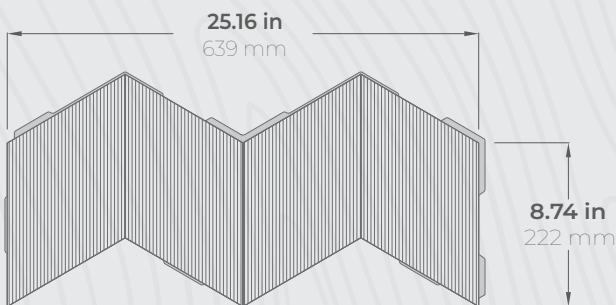

Product information Athena

Panel thickness: **0.61"** (15.5 mm)
Panel coverage: **1.53 sq ft** (0.142 m²)
Package **9.15sq ft** (0.85 m²)
Panels in a Box: 6 pcs

Product information Athena Thermo Split

Panel thickness: **0.61"** (15.5mm)
Panel coverage: **1.59 sq ft** (0.148 m²)
Package **9.58 sq ft** (0.89 m²)
Panels in a Box: 6 pcs