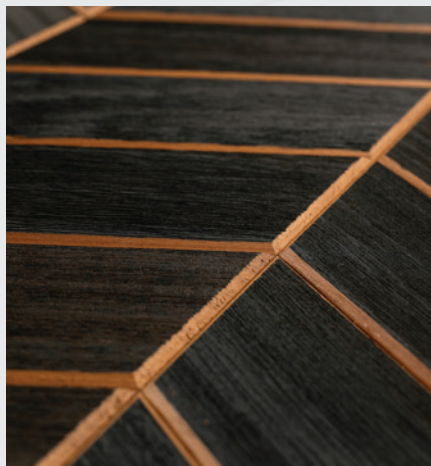

Bermuda

Shaped in a fishbone pattern, a design that has been used for a long time. It gives your room a classic, timeless feel that never gets old

Bermuda