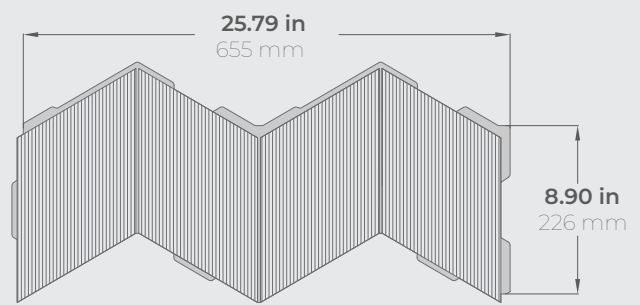

Product information Athena

Panel thickness: **0.61"** (15.5 mm)
Panel coverage: **1.53 sq ft** (0.142 m²)
Package **9.15sq ft** (0.85 m²)
Panels in a Box: 6 pcs

Product information Athena Thermo Split

Panel thickness: **0.61"** (15.5mm)
Panel coverage: **1.59 sq ft** (0.148 m²)
Package **9.58 sq ft** (0.89 m²)
Panels in a Box: 6 pcs