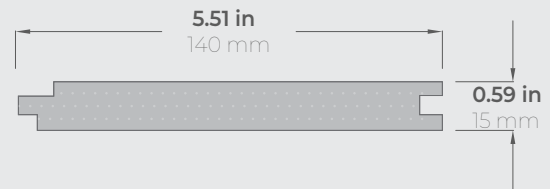

## Product information

Profile: UTS5

Thickness: **0.59"** (15 mm)

Width: **5.51"** (140 mm)

Length: **5.90 ft** (1.8m), **6.89 ft** (2.1m),  
**7.87 ft** (2.4m)