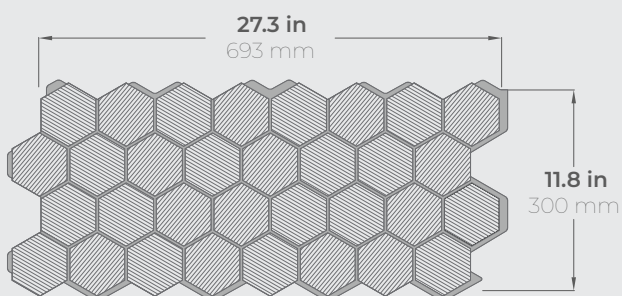

# Hexa S

Hexa S Black  
Abachi wood

Hexa S Thermo Black  
Abachi wood

Hexa S Thermo  
Abachi wood

Hexa S Light  
Abachi wood

## Product information Hexa S

- Panel thickness: **0.61"** (15.5mm)
- Panel coverage: **2.24sq ft** (0.208m<sup>2</sup>)
- Package: **13.77sq ft** (2.08m<sup>2</sup>)
- Panels in a Box: 6 pcs