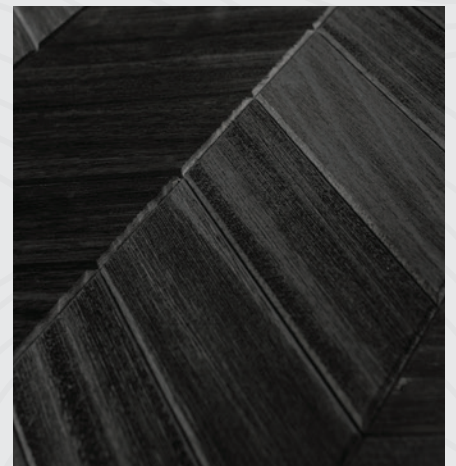

Bermuda

Shaped in a fishbone pattern, a design that has been used for a long time. It gives your room a classic, timeless feel that never gets old

Bermuda