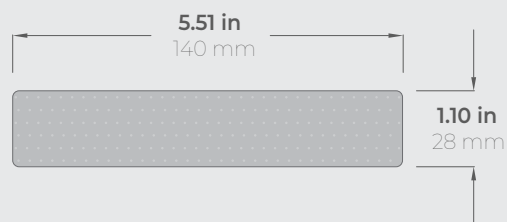

## Product information

Profile: UTS5

Thickness: **0.59"** (15 mm)

Width: **5.51"** (140 mm)

Length: **5.90 ft** (1.8m), **6.89 ft** (2.1m),  
**7.87 ft** (2.4m)

## Product information

Profile: SHP  
Thickness: **1.10"** (28 mm)  
Width: **5.51"** (140 mm)  
Length: **6.89 ft** (2.1m), **13.78 ft** (4.2m)

DECNORD  
LUXPANELS

Get in touch

---

+372 5444 0098 | [info@decnord.com](mailto:info@decnord.com) | Veski 5, Kiili, 75401 Estonia