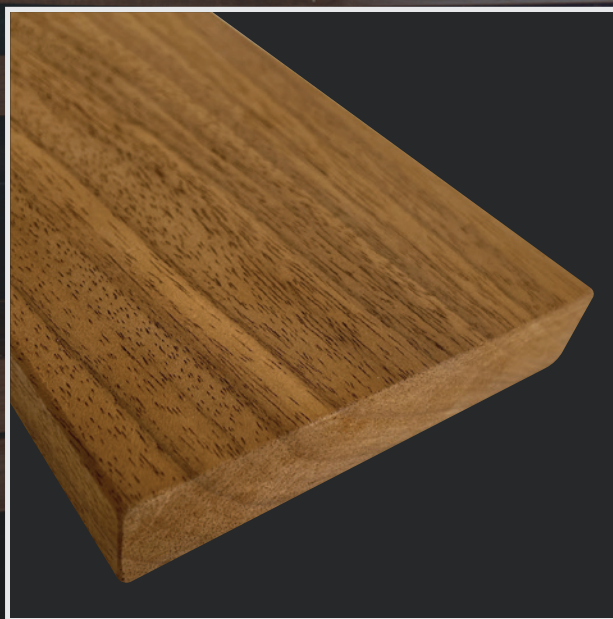

Thermo Abachi Saunabank

Thermo Sauna Bench SHP
Abachi wood

Product information

Profile: SHP
Thickness: **1.10"** (28 mm)
Width: **5.51"** (140 mm)
Length: **6.89 ft** (2.1m), **13.78 ft** (4.2m)