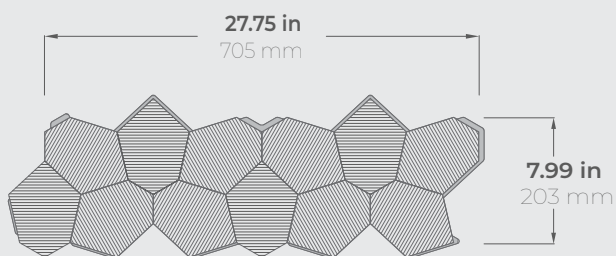

Product information Royal

Panel thickness: **0.61"** (15.5mm)
Panel coverage: **1.55 sq ft** (0.144m²)
Package **9.26sq ft** (0.86 m²)
Panels in a Box: 6 pcs