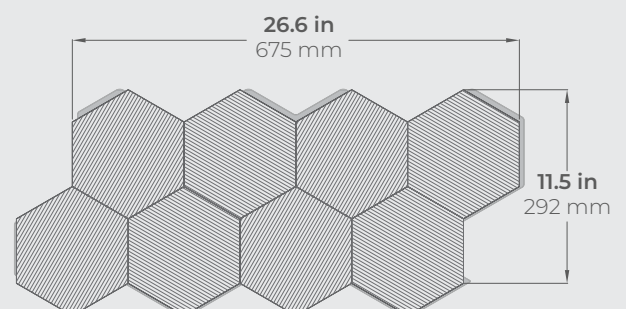

## Hexa XL

# Hexa XL

Hexa XL Black  
Abachi wood

Hexa XL Thermo Black  
Abachi wood

Hexa XL Thermo  
Abachi wood

Thermo Rhombus  
Abachi wood

## Product information

Panel thickness: **0.61"** (15.5mm)  
Panel coverage: **2.12sq ft** (0.197m<sup>2</sup>)  
Package: **12.70sq ft** (1.18m<sup>2</sup>)  
Panels in a Box: 6 pcs