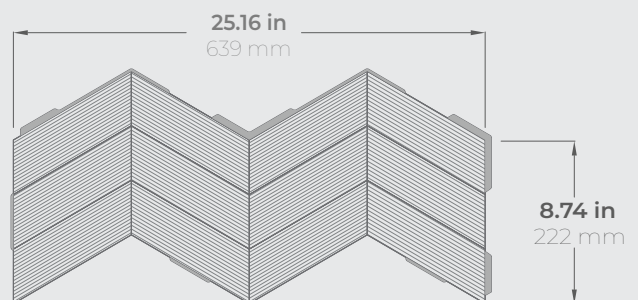

## Product information Bermuda

Panel thickness: **0.61"** (15.5 mm)  
Panel coverage: **1.53 sq ft** (0.142 m<sup>2</sup>)  
Package **9.15sq ft** (2.08 m<sup>2</sup>)  
Panels in a Box: 6 pcs