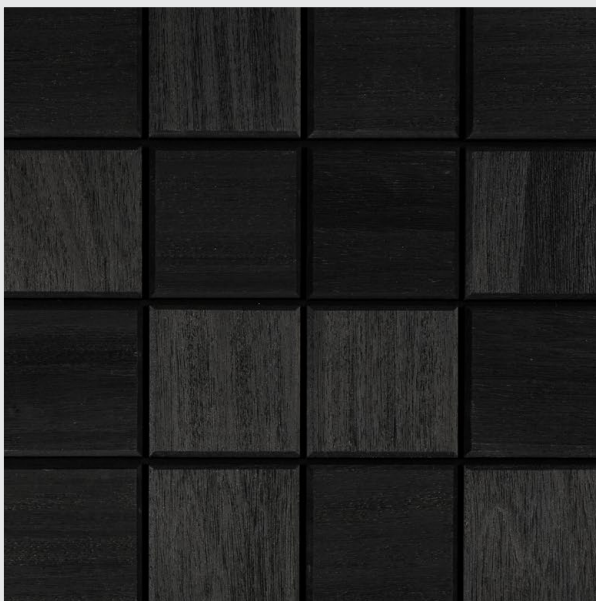

Square

Square Black
Abachi wood