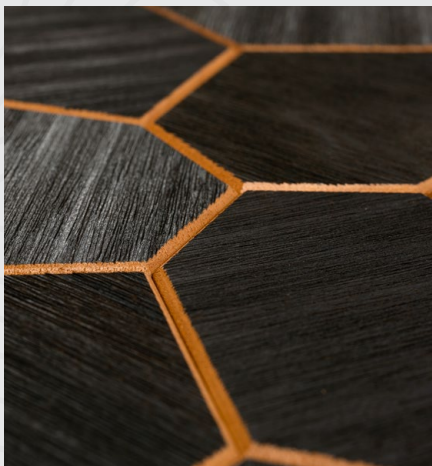

Hexa S

Hexa S Black
Abachi wood

Hexa S Thermo Black
Abachi wood

Hexa S Thermo
Abachi wood

Hexa S Light
Abachi wood

Product information

- Panel size: 693 x 300 mm
- Panel thickness: 15 – 16 mm
- Panel coverage: 0,208 m²
- Package: 1,25 m²
- Panels in a package: 6 pcs
- Package weight: 9 kg

Royal

Your pathway to a luxurious and sophisticated atmosphere, be it at home, the office or a public space.

Royal

Royal Black
Abachi wood

Royal Thermo Black
Abachi wood

Royal Thermo
Abachi wood

Product information