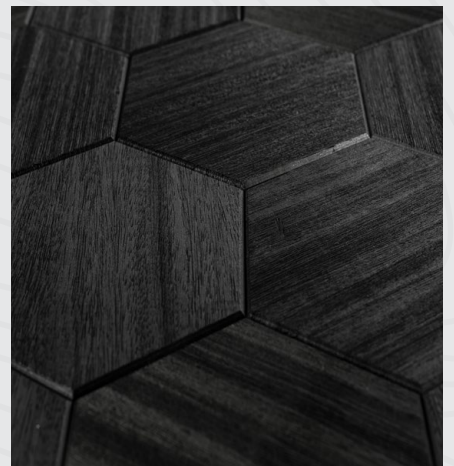

Handmade in Estonia

Eco friendly

Hexa XL

Where modern design meets
timeless interior beauty.

Hexa XL

Hexa XL

Hexa XL Black
Abachi wood

Hexa XL Thermo Black
Abachi wood