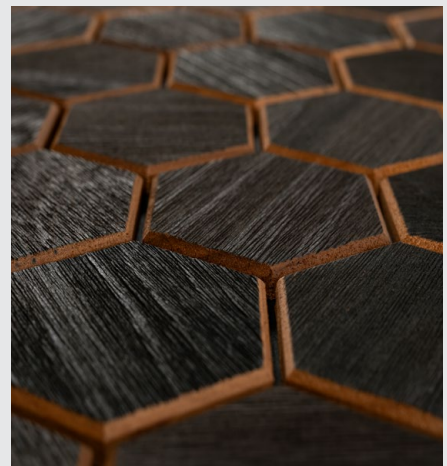

Hexa XL LED

Create mesmerizing wall art
with Hexa XL LED lights!

LED Hexa XL Black

LED Hexa XL Thermo Black

LED Hexa XL Thermo

Hexa S

Get creative with elegance
in every room, infusing
depth and style.

Hexa S