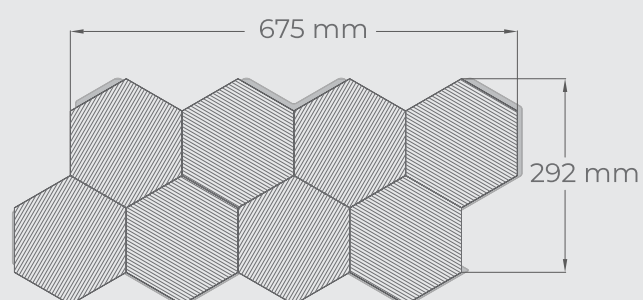

Hexa XL Thermo
Abachi wood

Thermo Rhombus
Abachi wood

Product information

Panel size: 675 x 292 mm
Panel thickness: 15 – 16 mm
Panel coverage: 0,197 m²
Package: 1,18m²
Panels in a Box: 6 pcs
Box weight: 9,0 kg

Hexa S

Hexa S Black
Abachi wood

Hexa S Thermo Black
Abachi wood

Hexa S Thermo
Abachi wood

Hexa S Light
Abachi wood

Product information

- Panel size: 693 x 300 mm
- Panel thickness: 15 – 16 mm
- Panel coverage: 0,208 m²
- Package: 1,25 m²
- Panels in a package: 6 pcs
- Package weight: 9 kg

Panel size: 655 x 226 mm
Panel thickness: 15 – 16 mm
Panel coverage: 0,148 m²
Package: 0,89 m²
Panels in a package: 6 pcs
Package weight: 6,8 kg

Square

Where simplicity meets elegance, each square-shaped tile is a step toward a space that radiates both modernity and natural charm.

Panel size: 666x 249mm
Panel thickness: 15 – 16 mm
Panel coverage: 0,166 m²
Package: 1,00 m²
Panels in a package: 6 pcs
Package weight: 7,3kg

Product information Square Juniper

Panel size: 720 x 192 mm
Panel thickness: 15 – 17 mm
Panel coverage: 0,138 m²
Package: 0,83 m²
Panels in a package: 6 pcs
Package weight: 8,37 kg