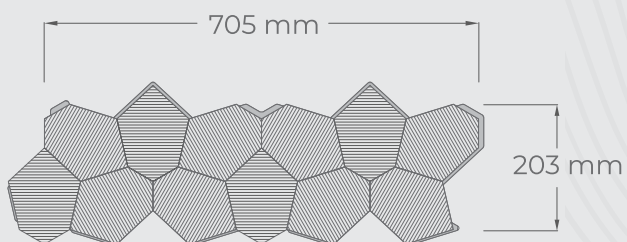

Hexa XL Thermo
Abachi wood

Thermo Rhombus
Abachi wood

Product information

Panel size: 675 x 292 mm
Panel thickness: 15 – 16 mm
Panel coverage: 0,197 m²
Package: 1,18m²
Panels in a Box: 6 pcs
Box weight: 9,0 kg

Hexa S

Hexa S Black
Abachi wood

Hexa S Thermo Black
Abachi wood

Hexa S Thermo
Abachi wood

Hexa S Light
Abachi wood

Product information

- Panel size: 693 x 300 mm
- Panel thickness: 15 – 16 mm
- Panel coverage: 0,208 m²
- Package: 1,25 m²
- Panels in a package: 6 pcs
- Package weight: 9 kg

Panel size: 705 x 203 mm
Panel thickness: 15 – 16 mm
Panel coverage: 0,144 m²
Package: 0,86 m²
Panels in a package: 6 pcs
Package weight: 6,3 kg

Create mesmerizing wall art
with Royal LED lights !

LED Royal Thermo Black

Panel size: 655 x 226 mm
Panel thickness: 15 – 16 mm
Panel coverage: 0,148 m²
Package: 0,89 m²
Panels in a package: 6 pcs
Package weight: 6,8 kg

Square

Where simplicity meets elegance, each square-shaped tile is a step toward a space that radiates both modernity and natural charm.