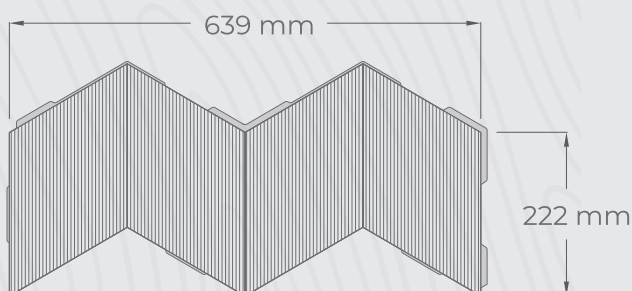

Bermuda

Bermuda

Bermuda Black
Abachi wood

Bermuda Thermo Black
Abachi wood

Bermuda Thermo
Abachi wood

Product information

Panel size: 639 x 222 mm
Panel thickness: 15 – 16 mm
Panel coverage: 0,142 m²
Package: 0,85 m²
Panels in a package: 6 pcs
Package weight: 6,75 kg

Product information Athena

Panel size: 639 x 222 mm
Panel thickness: 15 – 16 mm
Panel coverage: 0,142 m²
Package: 0,85 m²
Panels in a package: 6 pcs
Package weight: 6,75 kg

Product information Athena Split

Panel size: 655 x 226 mm
Panel thickness: 15 – 16 mm
Panel coverage: 0,148 m²
Package: 0,89 m²
Panels in a package: 6 pcs
Package weight: 6,8 kg

Square

Where simplicity meets elegance, each square-shaped tile is a step toward a space that radiates both modernity and natural charm.

Panel size: 666x 249mm
Panel thickness: 15 – 16 mm
Panel coverage: 0,166 m²
Package: 1,00 m²
Panels in a package: 6 pcs
Package weight: 7,3kg

Product information Square Juniper

Panel size: 720 x 192 mm
Panel thickness: 15 – 17 mm
Panel coverage: 0,138 m²
Package: 0,83 m²
Panels in a package: 6 pcs
Package weight: 8,37 kg