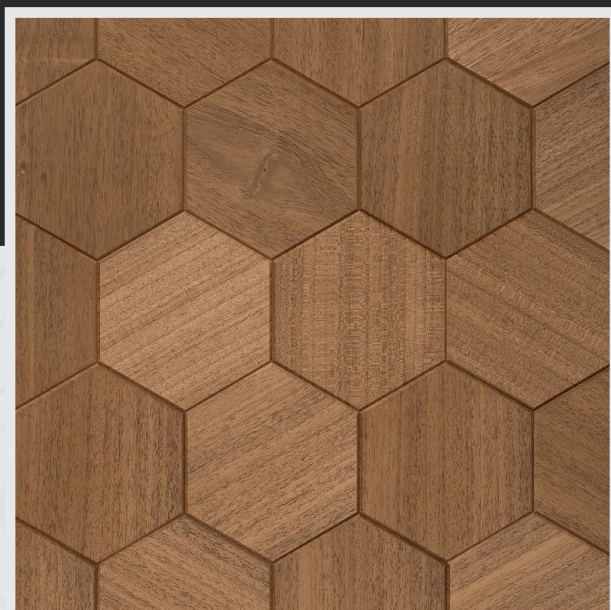

Handmade in Estonia

Eco friendly

Hexa XL

Where modern design meets
timeless interior beauty.

Hexa XL

Hexa XL

Hexa XL Black
Abachi wood

Hexa XL Thermo Black
Abachi wood

Hexa XL Thermo
Abachi wood

Thermo Rhombus
Abachi wood

Product information

Panel size: 675 x 292 mm
Panel thickness: 15 – 16 mm
Panel coverage: 0,197 m²
Package: 1,18m²
Panels in a Box: 6 pcs
Box weight: 9,0 kg