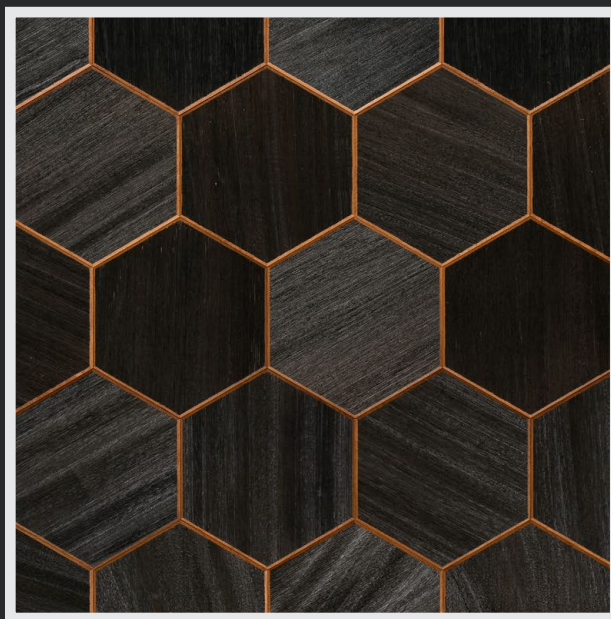

Handmade in Estonia

Eco friendly

Hexa XL

Where modern design meets
timeless interior beauty.

Hexa XL

Hexa XL

Hexa XL Black
Abachi wood

Hexa XL Thermo Black
Abachi wood

Hexa XL Thermo
Abachi wood

Thermo Rhombus
Abachi wood

Product information

Panel size: 675 x 292 mm
Panel thickness: 15 – 16 mm
Panel coverage: 0,197 m²
Package: 1,18m²
Panels in a Box: 6 pcs
Box weight: 9,0 kg