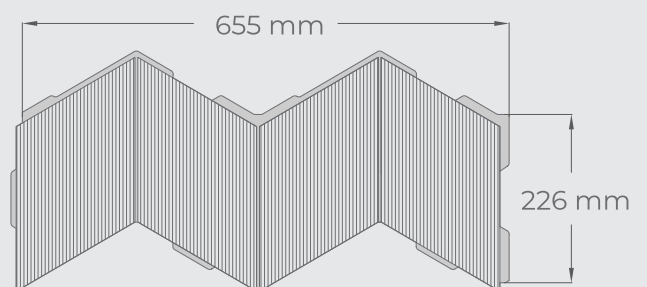

Bermuda

Bermuda

Bermuda Black
Abachi wood

Bermuda Thermo Black
Abachi wood

Bermuda Thermo
Abachi wood

Product information

Panel size: 639 x 222 mm
Panel thickness: 15 – 16 mm
Panel coverage: 0,142 m²
Package: 0,85 m²
Panels in a package: 6 pcs
Package weight: 6,75 kg

Product information Athena

Panel size: 639 x 222 mm
Panel thickness: 15 – 16 mm
Panel coverage: 0,142 m²
Package: 0,85 m²
Panels in a package: 6 pcs
Package weight: 6,75 kg

Product information Athena Split

Panel size: 655 x 226 mm
Panel thickness: 15 – 16 mm
Panel coverage: 0,148 m²
Package: 0,89 m²
Panels in a package: 6 pcs
Package weight: 6,8 kg

Square

Where simplicity meets elegance, each square-shaped tile is a step toward a space that radiates both modernity and natural charm.

Panel size: 666x 249mm
Panel thickness: 15 – 16 mm
Panel coverage: 0,166 m²
Package: 1,00 m²
Panels in a package: 6 pcs
Package weight: 7,3kg

Product information Square Juniper

Panel size: 720 x 192 mm
Panel thickness: 15 – 17 mm
Panel coverage: 0,138 m²
Package: 0,83 m²
Panels in a package: 6 pcs
Package weight: 8,37 kg