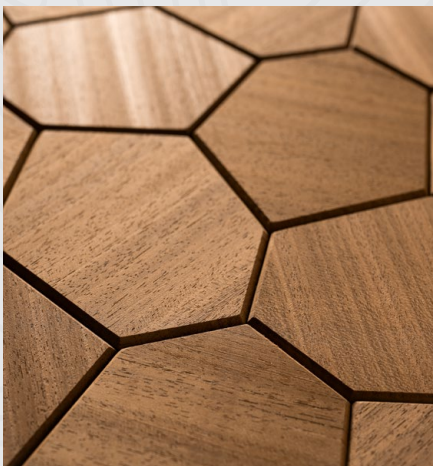

Royal

Your pathway to a luxurious and sophisticated atmosphere, be it at home, the office or a public space.

Royal