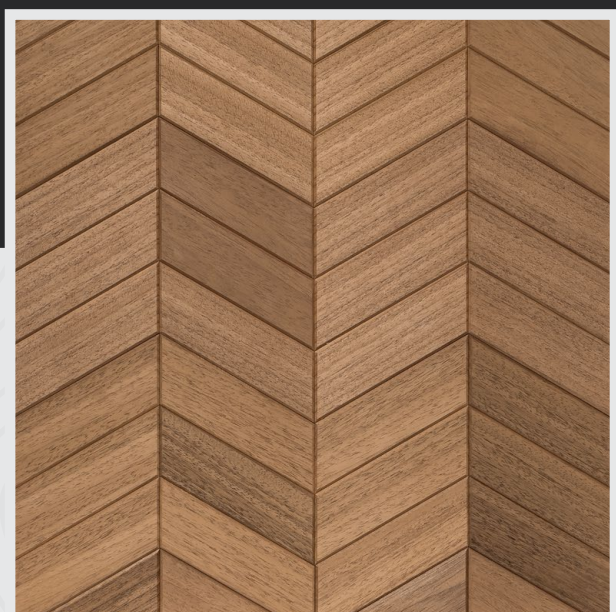

Bermuda

Bermuda

Bermuda Black
Abachi wood

Bermuda Thermo Black
Abachi wood

Bermuda Thermo
Abachi wood

Product information

Panel size: 639 x 222 mm
Panel thickness: 15 – 16 mm
Panel coverage: 0,142 m²
Package: 0,85 m²
Panels in a package: 6 pcs
Package weight: 6,75 kg