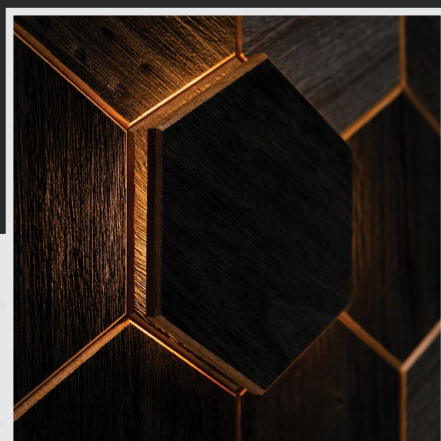

Hexa XL LED

Create mesmerizing wall art
with Hexa XL LED lights!

LED Hexa XL Black

LED Hexa XL Thermo Black

LED Hexa XL Thermo

Hexa S

Get creative with elegance
in every room, infusing
depth and style.

Hexa S