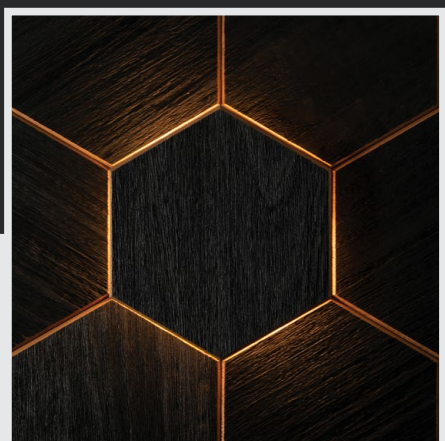

Hexa XL LED

Create mesmerizing wall art
with Hexa XL LED lights!

LED Hexa XL Black

LED Hexa XL Thermo Black

LED Hexa XL Thermo

Hexa S

Get creative with elegance
in every room, infusing
depth and style.

Hexa S