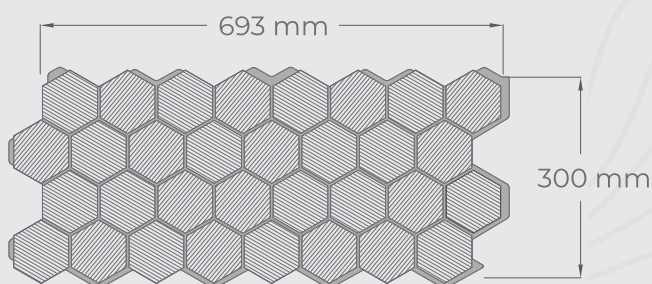

Hexa XL Thermo
Abachi wood

Thermo Rhombus
Abachi wood

Product information

Panel size: 675 x 292 mm
Panel thickness: 15 – 16 mm
Panel coverage: 0,197 m²
Package: 1,18m²
Panels in a Box: 6 pcs
Box weight: 9,0 kg

Hexa S

Hexa S Black
Abachi wood

Hexa S Thermo Black
Abachi wood

Hexa S Thermo
Abachi wood

Hexa S Light
Abachi wood

Product information

- Panel size: 693 x 300 mm
- Panel thickness: 15 – 16 mm
- Panel coverage: 0,208 m²
- Package: 1,25 m²
- Panels in a package: 6 pcs
- Package weight: 9 kg