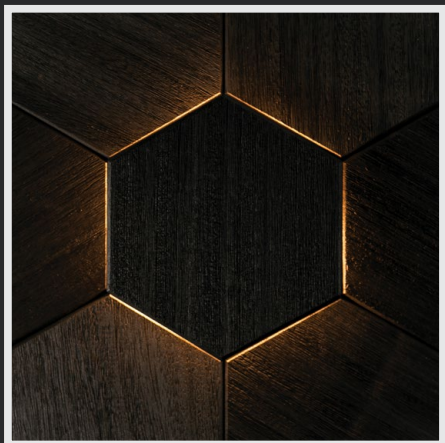

Hexa XL LED

Create mesmerizing wall art
with Hexa XL LED lights!

LED Hexa XL Black

LED Hexa XL Thermo Black

LED Hexa XL Thermo

Hexa S

Get creative with elegance
in every room, infusing
depth and style.

Hexa S