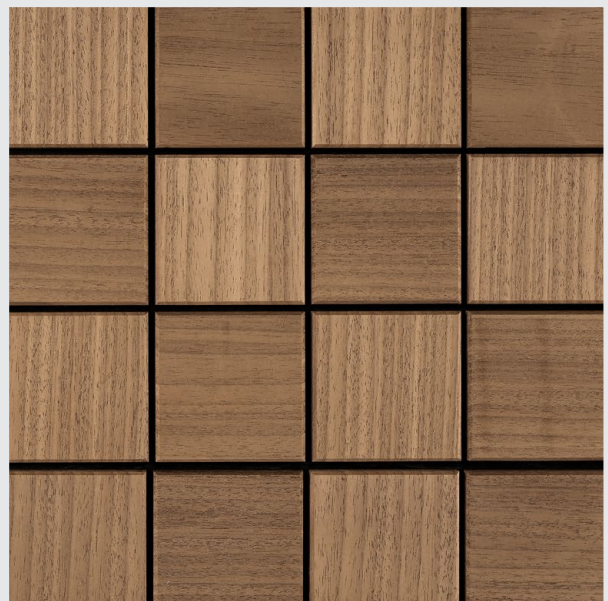

Square Thermo
Abachi wood