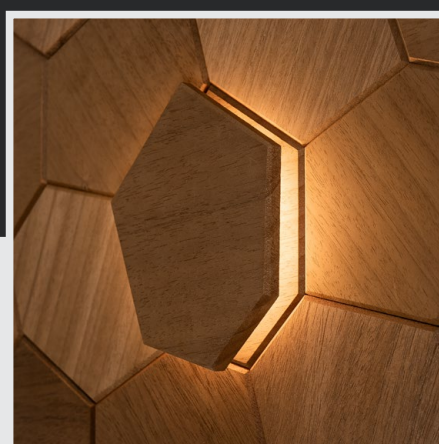

Experience the versatility
of Royal LED lamps:

Shine them individually
or craft unique
lighting combinations.