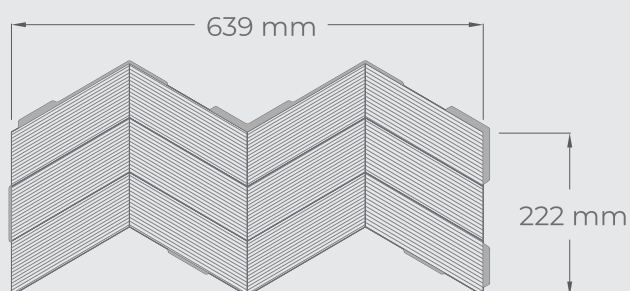

Bermuda

Bermuda

Bermuda Black
Abachi wood

Bermuda Thermo Black
Abachi wood

Bermuda Thermo
Abachi wood

Product information

Panel size: 639 x 222 mm
Panel thickness: 15 – 16 mm
Panel coverage: 0,142 m²
Package: 0,85 m²
Panels in a package: 6 pcs
Package weight: 6,75 kg

Product information Athena

Panel size: 639 x 222 mm
Panel thickness: 15 – 16 mm
Panel coverage: 0,142 m²
Package: 0,85 m²
Panels in a package: 6 pcs
Package weight: 6,75 kg

Product information Athena Split

Panel size: 655 x 226 mm
Panel thickness: 15 – 16 mm
Panel coverage: 0,148 m²
Package: 0,89 m²
Panels in a package: 6 pcs
Package weight: 6,8 kg

Square

Where simplicity meets elegance, each square-shaped tile is a step toward a space that radiates both modernity and natural charm.

Panel size: 666x 249mm
Panel thickness: 15 – 16 mm
Panel coverage: 0,166 m²
Package: 1,00 m²
Panels in a package: 6 pcs
Package weight: 7,3kg

Product information Square Juniper

Panel size: 720 x 192 mm
Panel thickness: 15 – 17 mm
Panel coverage: 0,138 m²
Package: 0,83 m²
Panels in a package: 6 pcs
Package weight: 8,37 kg