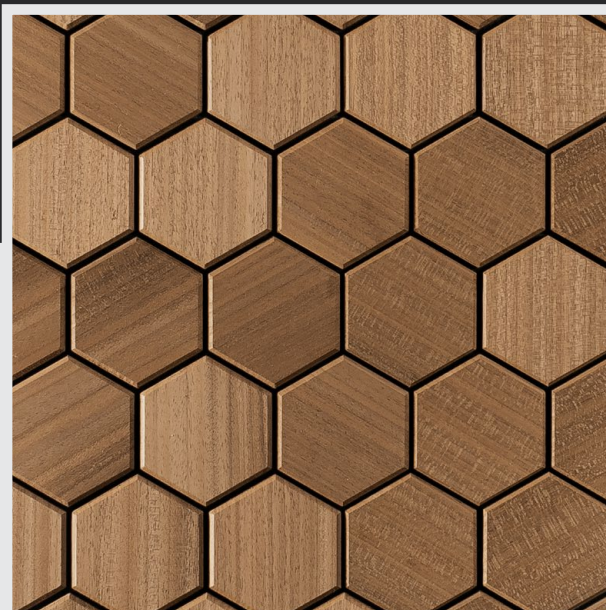

Hexa XL Thermo
Abachi wood

Thermo Rhombus
Abachi wood

Product information

Panel size: 675 x 292 mm
Panel thickness: 15 – 16 mm
Panel coverage: 0,197 m²
Package: 1,18m²
Panels in a Box: 6 pcs
Box weight: 9,0 kg

Hexa XL LED

Create mesmerizing wall art
with Hexa XL LED lights!

LED Hexa XL Black

LED Hexa XL Thermo Black

LED Hexa XL Thermo

Hexa S

Get creative with elegance
in every room, infusing
depth and style.

Hexa S

Hexa S

Hexa S Black
Abachi wood

Hexa S Thermo Black
Abachi wood

Hexa S Thermo
Abachi wood

Hexa S Light
Abachi wood

Product information

- Panel size: 693 x 300 mm
- Panel thickness: 15 – 16 mm
- Panel coverage: 0,208 m²
- Package: 1,25 m²
- Panels in a package: 6 pcs
- Package weight: 9 kg