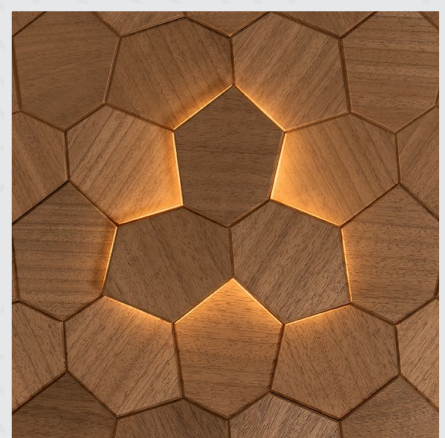

Experience the versatility
of Royal LED lamps:

Shine them individually
or craft unique
lighting combinations.