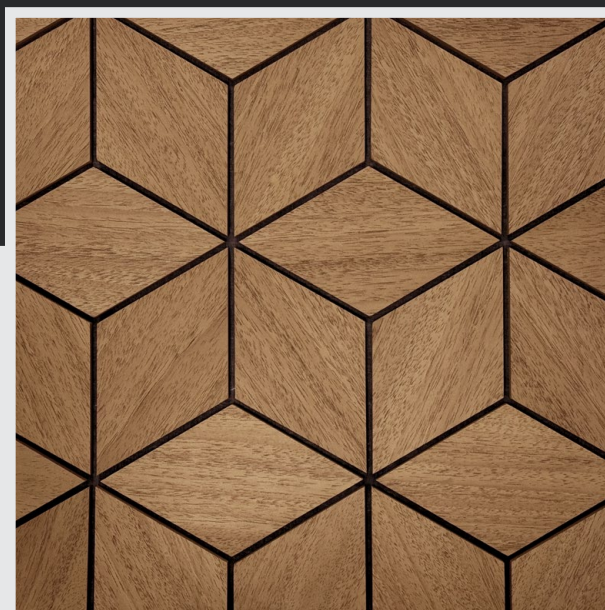

Hexa XL Thermo
Abachi wood

Thermo Rhombus
Abachi wood

Product information

Panel size: 675 x 292 mm
Panel thickness: 15 – 16 mm
Panel coverage: 0,197 m²
Package: 1,18m²
Panels in a Box: 6 pcs
Box weight: 9,0 kg