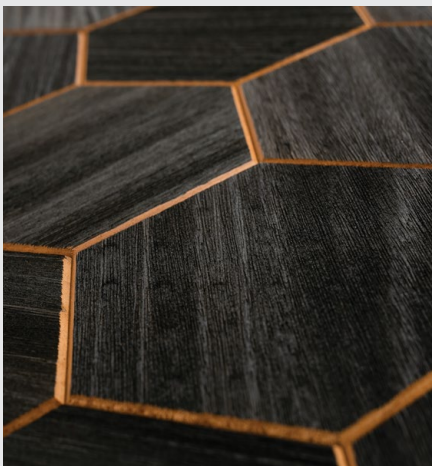

Handmade in Estonia

Eco friendly

Hexa XL

Where modern design meets
timeless interior beauty.

Hexa XL

Hexa XL

Hexa XL Black
Abachi wood

Hexa XL Thermo Black
Abachi wood

Hexa XL Thermo
Abachi wood

Thermo Rhombus
Abachi wood

Product information

Panel size: 675 x 292 mm
Panel thickness: 15 – 16 mm
Panel coverage: 0,197 m²
Package: 1,18m²
Panels in a Box: 6 pcs
Box weight: 9,0 kg