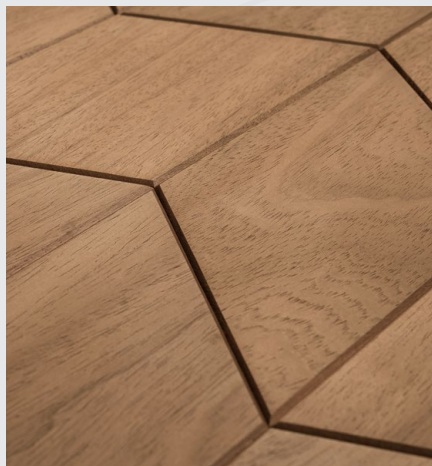

Athena

Elevate your design narrative with the embodiment of sophistication and creative minimalism.

Athena