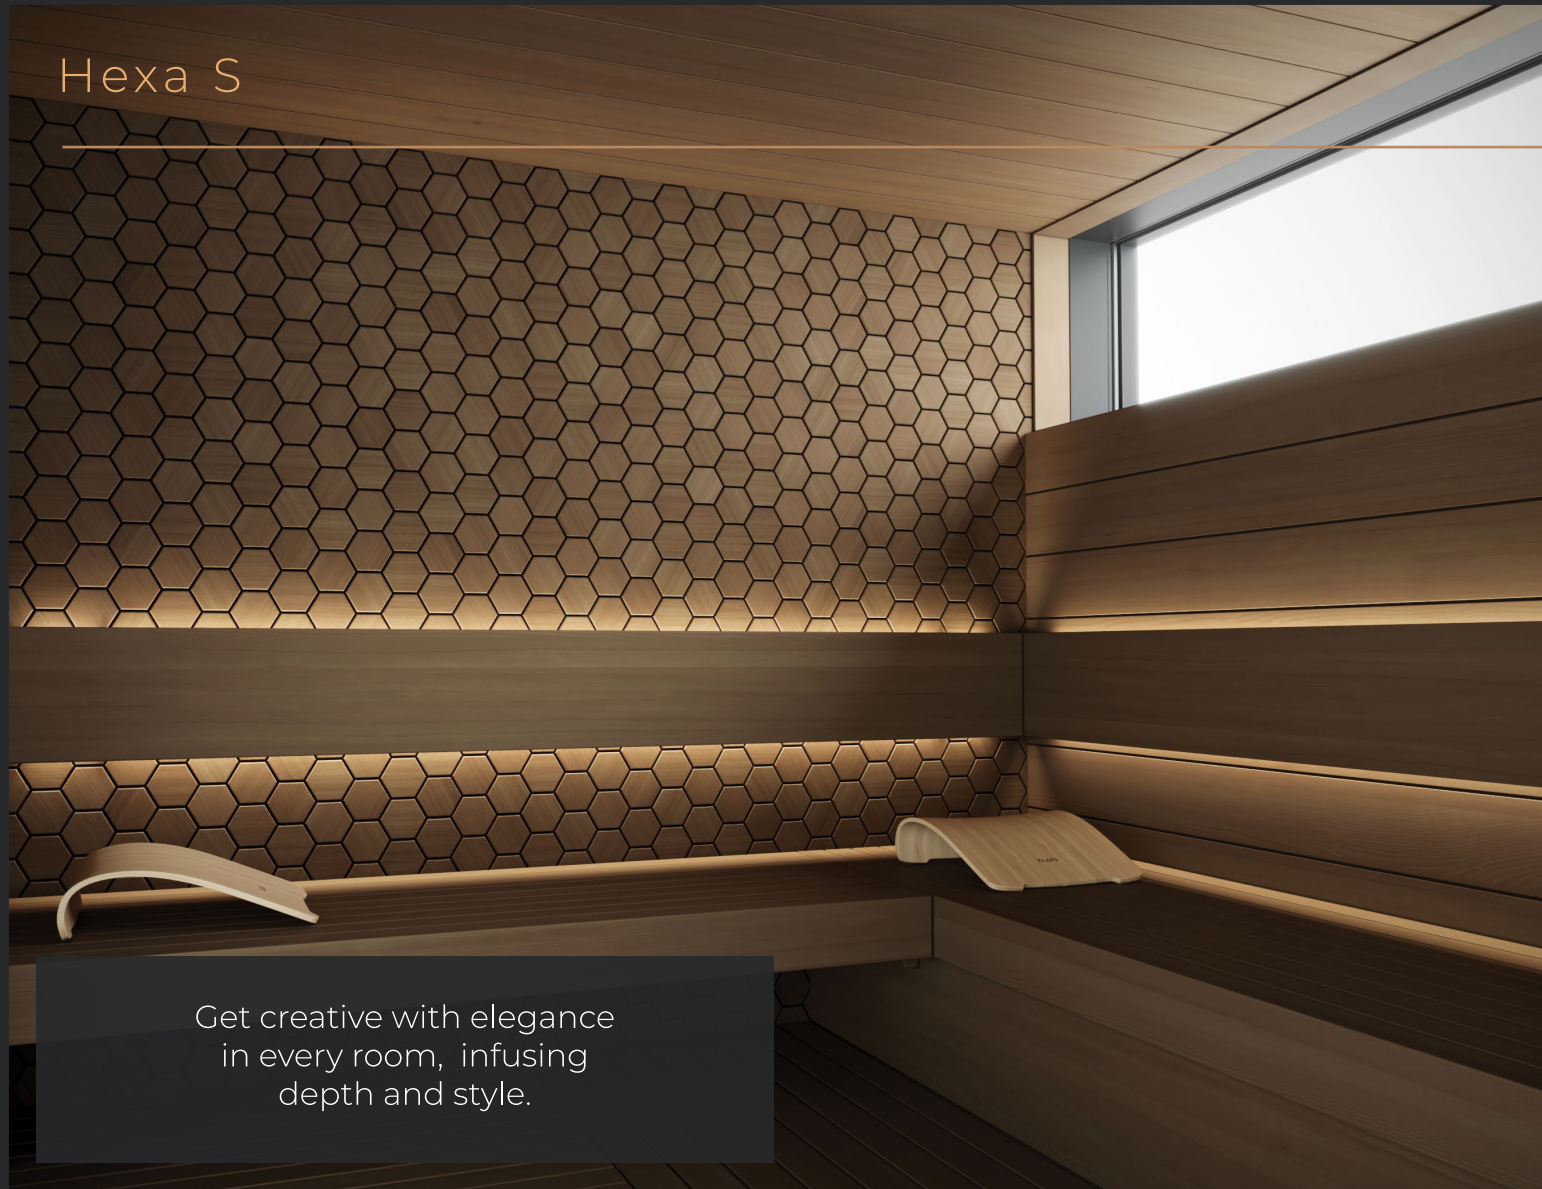

Hexa XL LED

Create mesmerizing wall art
with Hexa XL LED lights!

LED Hexa XL Black

LED Hexa XL Thermo Black

LED Hexa XL Thermo

Hexa S

Get creative with elegance
in every room, infusing
depth and style.

Hexa S