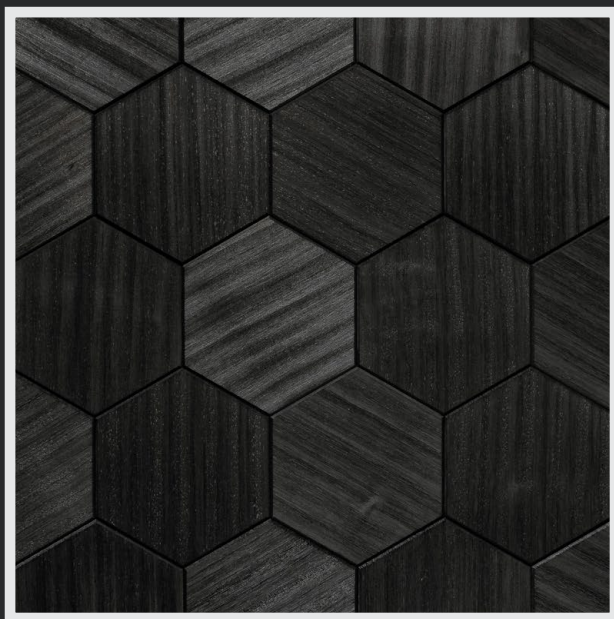

Hexa XL

Hexa XL Black
Abachi wood