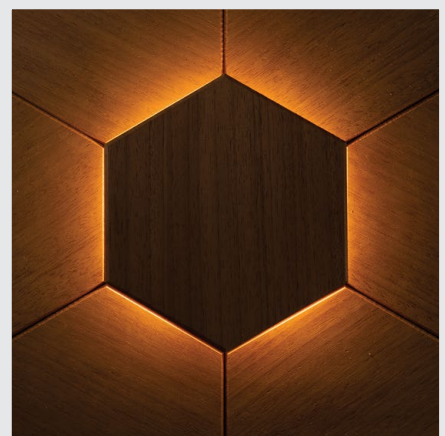

Hexa XL LED

Create mesmerizing wall art
with Hexa XL LED lights!

LED Hexa XL Black

LED Hexa XL Thermo Black

LED Hexa XL Thermo

Hexa S

Get creative with elegance
in every room, infusing
depth and style.

Hexa S