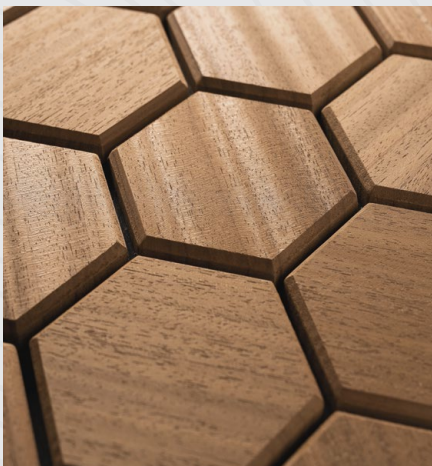

Hexa XL LED

Create mesmerizing wall art
with Hexa XL LED lights!

LED Hexa XL Black

LED Hexa XL Thermo Black

LED Hexa XL Thermo

Hexa S

Get creative with elegance
in every room, infusing
depth and style.

Hexa S

Hexa S

Hexa S Black
Abachi wood

Hexa S Thermo Black
Abachi wood

Hexa S Thermo
Abachi wood

Hexa S Light
Abachi wood

Product information

- Panel size: 693 x 300 mm
- Panel thickness: 15 – 16 mm
- Panel coverage: 0,208 m²
- Package: 1,25 m²
- Panels in a package: 6 pcs
- Package weight: 9 kg