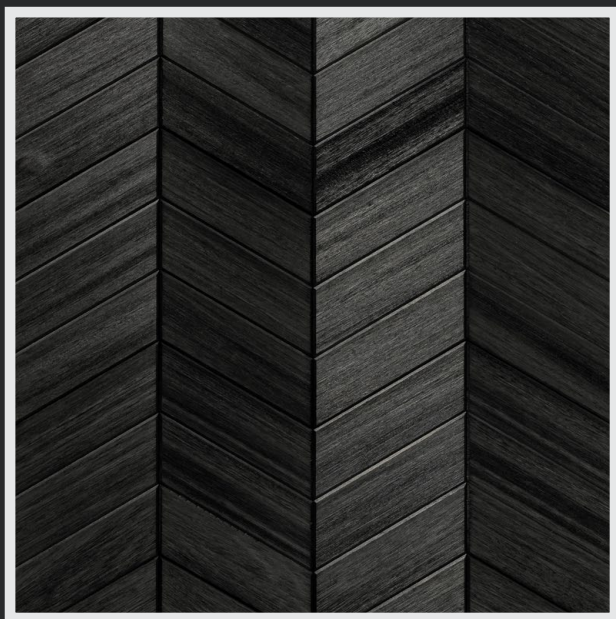

Bermuda

Bermuda Black
Abachi wood