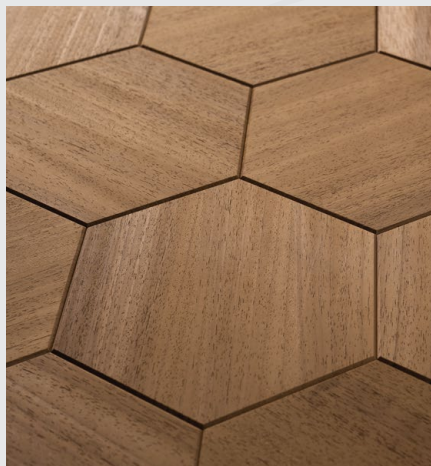

Hexa XL

Where modern design meets
timeless interior beauty.

Hexa XL