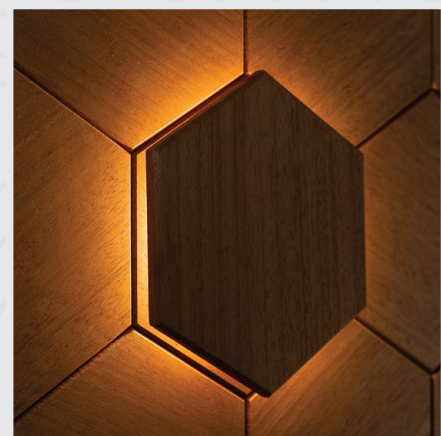

Hexa XL LED

Create mesmerizing wall art
with Hexa XL LED lights!

LED Hexa XL Black

LED Hexa XL Thermo Black

LED Hexa XL Thermo

Hexa S

Get creative with elegance
in every room, infusing
depth and style.

Hexa S