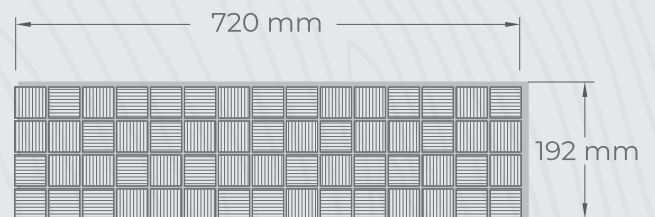

Product information Athena

Panel size: 639 x 222 mm
Panel thickness: 15 – 16 mm
Panel coverage: 0,142 m²
Package: 0,85 m²
Panels in a package: 6 pcs
Package weight: 6,75 kg

Product information Athena Split

Panel size: 655 x 226 mm
Panel thickness: 15 – 16 mm
Panel coverage: 0,148 m²
Package: 0,89 m²
Panels in a package: 6 pcs
Package weight: 6,8 kg

Square

Where simplicity meets elegance, each square-shaped tile is a step toward a space that radiates both modernity and natural charm.

Square

Square

Square Black
Abachi wood

Square Thermo
Abachi wood

Square

Square Light
Abachi wood

Square Juniper
Juniper wood

Product information Square

Panel size: 666x 249mm
Panel thickness: 15 – 16 mm
Panel coverage: 0,166 m²
Package: 1,00 m²
Panels in a package: 6 pcs
Package weight: 7,3kg

Product information Square Juniper

Panel size: 720 x 192 mm
Panel thickness: 15 – 17 mm
Panel coverage: 0,138 m²
Package: 0,83 m²
Panels in a package: 6 pcs
Package weight: 8,37 kg