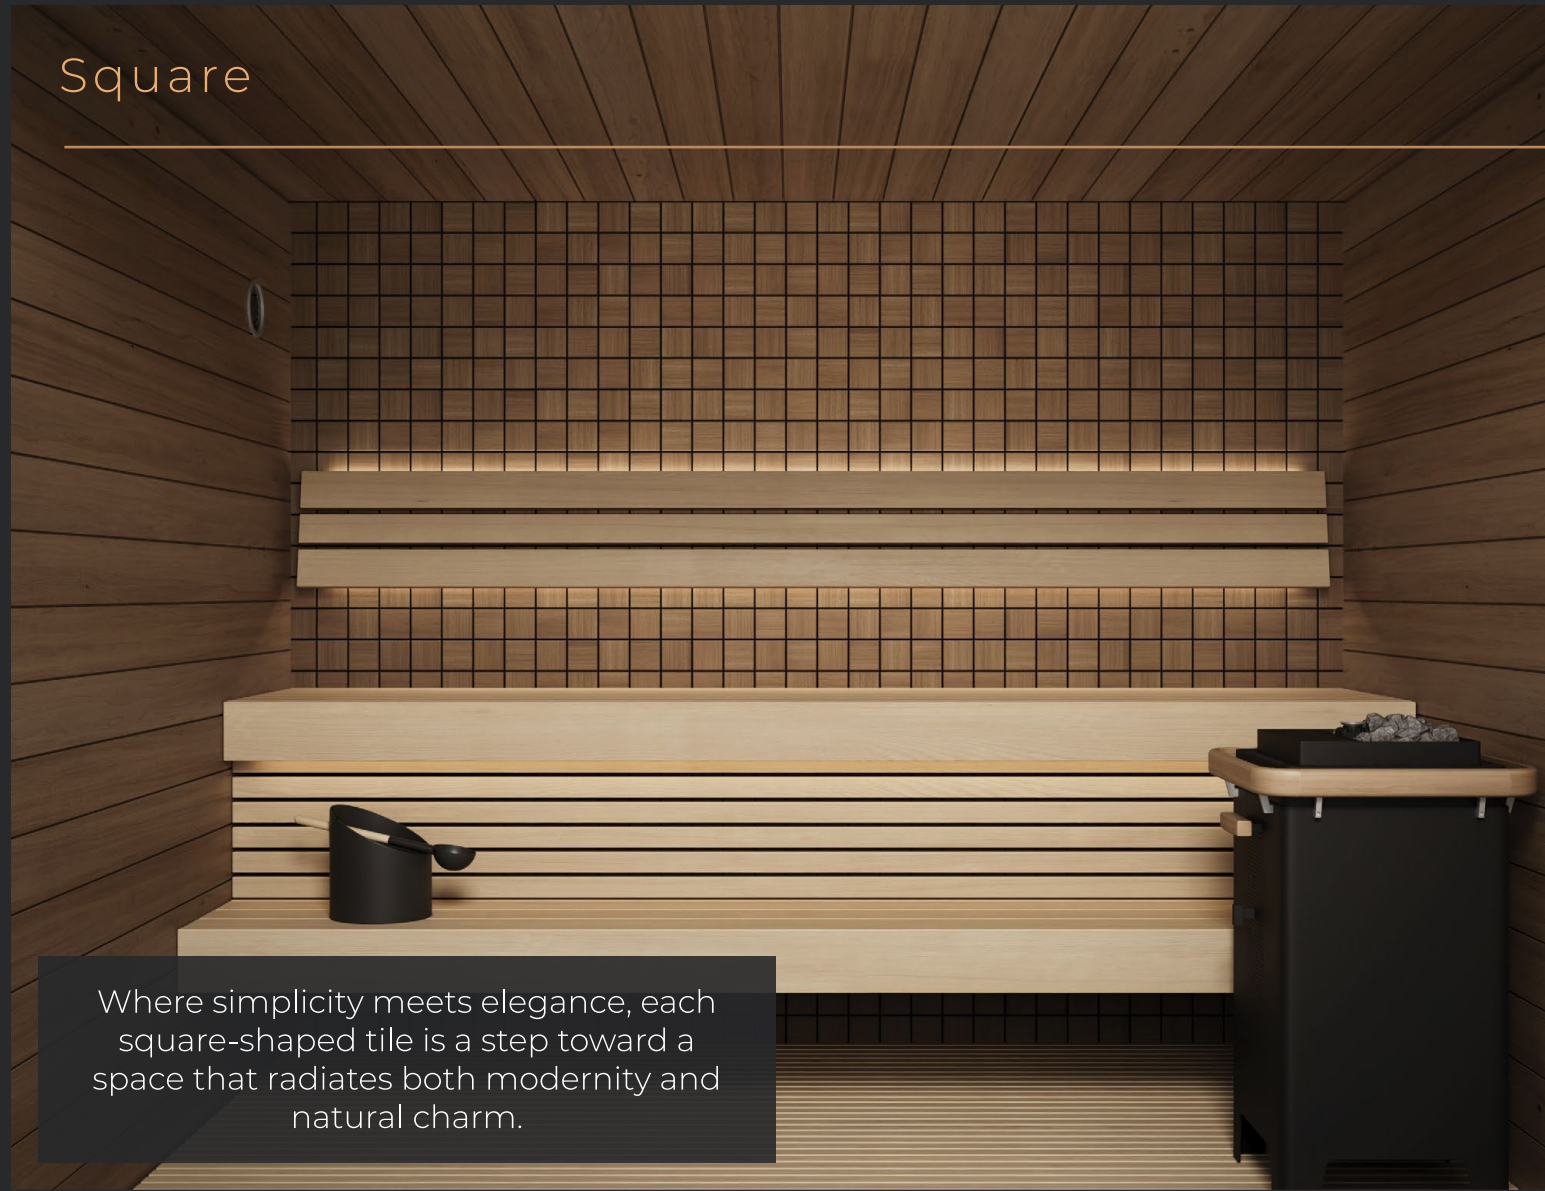

Panel size: 655 x 226 mm
Panel thickness: 15 – 16 mm
Panel coverage: 0,148 m²
Package: 0,89 m²
Panels in a package: 6 pcs
Package weight: 6,8 kg

Square

Where simplicity meets elegance, each square-shaped tile is a step toward a space that radiates both modernity and natural charm.